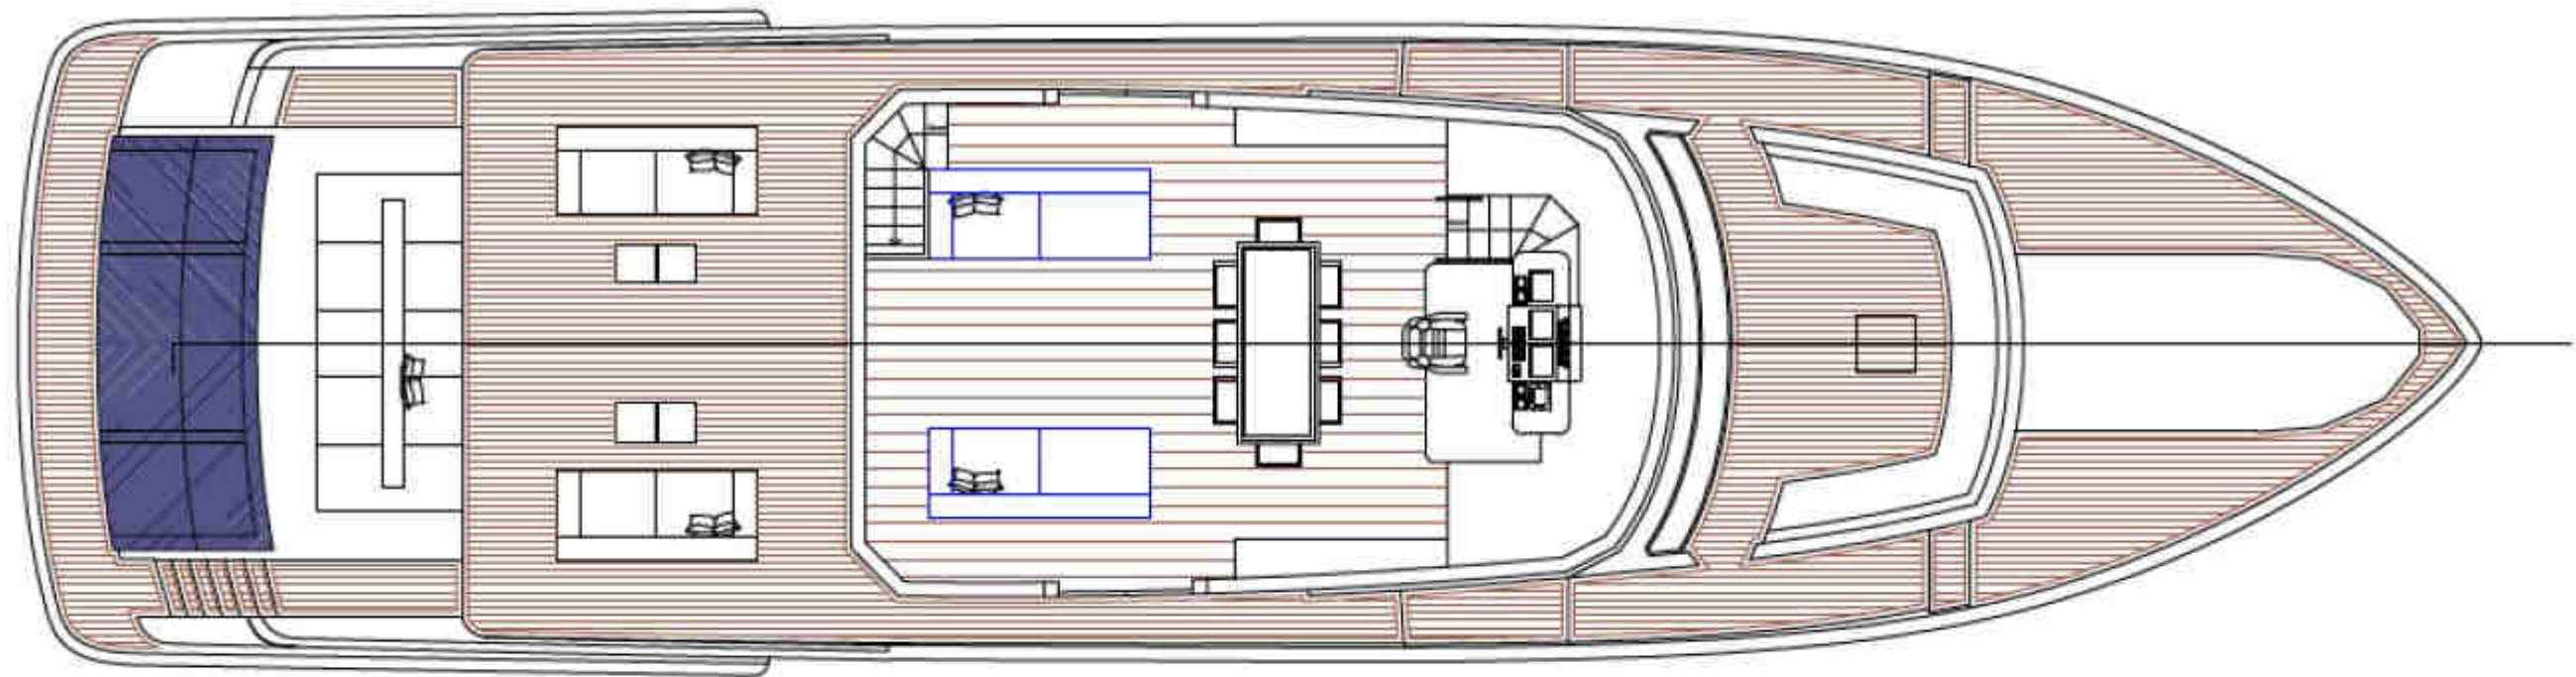

# MY 24m 360° View - Vallicelli

Naval Architect: A. Vallicelli & C. – Yacht Designers  
Interior Designer: A. Vallicelli & C. – Yacht Designers  
LOA : 25.2 m  
LWL : 23.85 m  
Beam: 6.80 m

Draft: 2m  
DSPL : 100 T  
GRT: 125 T  
Owner/Guests : 8  
Crew : 4

# MY 24m 360° View - Vallicelli