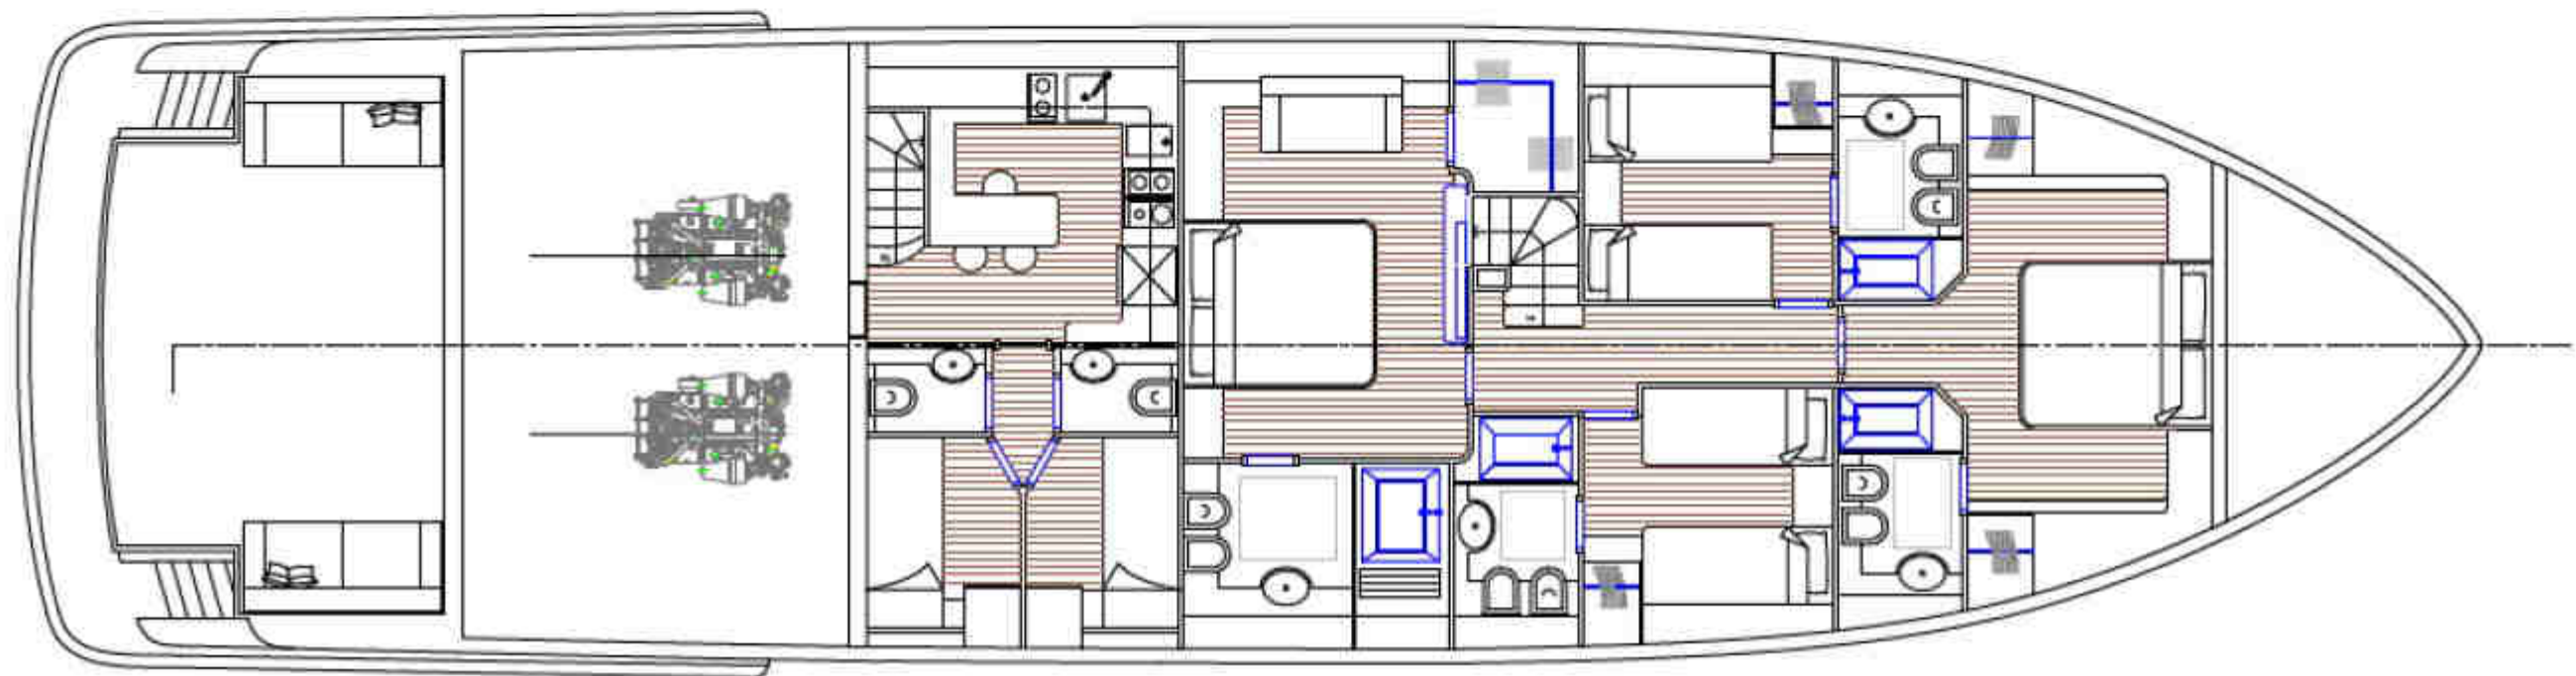

# MY 24m 360° View - Vallicelli

Naval Architect: A. Vallicelli & C. – Yacht Designers  
Interior Designer: A. Vallicelli & C. – Yacht Designers  
LOA : 25.2 m  
LWL : 23.85 m  
Beam: 6.80 m

Draft: 2m  
DSPL : 100 T  
GRT: 125 T  
Owner/Guests : 8  
Crew : 4

# MY 24m 360° View - Vallicelli